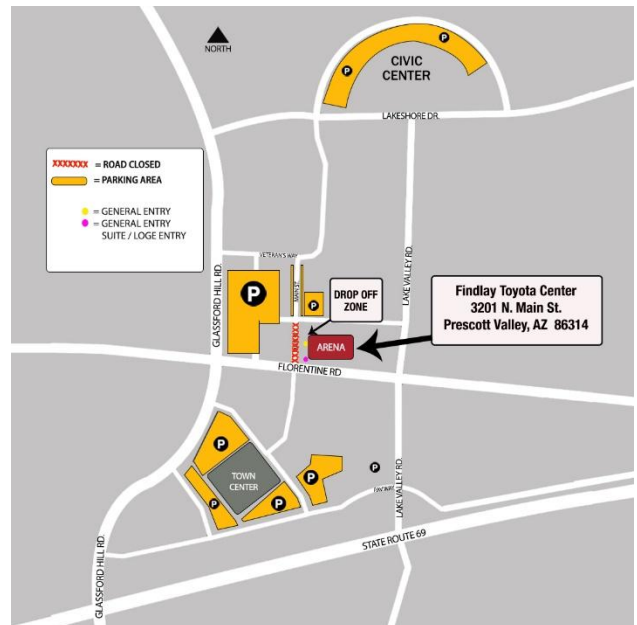

PARKING

- The Prescott Valley Days carnival will be taking place in a section of the main arena parking lot Thursday – Sunday. Please arrive early for the game and allow time to find parking. [Click here for more information about Prescott Valley Days.](#)
- **Free parking** is available in the Findlay Toyota Center (FTC) parking lots as well as in the surrounding **Town Center parking lots or at the Civic Center.**
- **Please rideshare and arrive early to find parking**
- **Road Closures:** Main Street in front of the arena will be closed (see map)
- **Drop-off and pick-up are available on the Northwest corner of the arena.**

PHOTOGRAPHY/VIDEO

Mobile device photos allowed. Professional cameras and video recorders not allowed.

TAILGATING

Tailgating is permitted in the arena parking lot before the game, however no restrooms will be available until doors open.

- Gas barbecues only (no charcoal)
- No glass containers
- Please dispose of all trash in designated receptacles or pack it out with you

ENTRANCES / BAG POLICY / EXPRESS ENTRY

- **This event has a clear-bag policy in effect.**
- **Bags must be clear plastic or vinyl (no tint) and must not exceed 12" x 12" x 6".**
- **Non-transparent wallets or small clutches are permitted but must not exceed 9" x 5" x 2".**
Exceptions: Medically necessary items and diaper bags for children under 2 years old are allowed, but all will be inspected at security checkpoints.
- **Suite and Loge ticket holders** may enter through the dedicated Express Entry Line located to the right at the main doors. The main doors are located on the corner of Florentine Rd and Main St (near the flag poles.)
- **Doors will be open on both the front corners of the arena.**