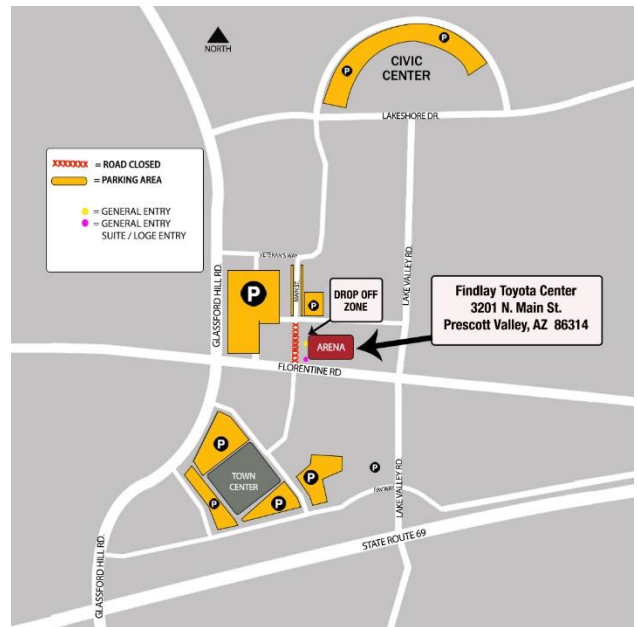

### PARKING

- **Free parking** is available in the Findlay Toyota Center (FTC) parking lots as well as in the surrounding **Town Center parking lots or at the Civic Center.**
- **Please rideshare and arrive early to find parking**
- **Road Closures:** Main Street in front of the arena will be closed (see map)
- **Drop-off and pick-up are available on the Northwest corner of the arena.**

### TAILGATING

Tailgating is permitted in the arena parking lot before the game, however no restrooms will be available until doors open.

- Gas barbecues only (no charcoal)
- No glass containers
- Please dispose of all trash in designated receptacles or pack it out with you

### ENTRANCES / BAG POLICY / EXPRESS ENTRY

- **This event has a clear-bag policy in effect.**
- **Bags must be clear plastic or vinyl (no tint) and must not exceed 12" x 12" x 6".**
- **Non-transparent wallets or small clutches are permitted but must not exceed 9" x 5" x 2".**  
**Exceptions:** Medically necessary items and diaper bags for children under 2 years old are allowed, but all will be inspected at security checkpoints.
- **Suite and Loge ticket holders** may enter through the dedicated Express Entry Line located to the right at the main doors. The main doors are located on the corner of Florentine Rd and Main St (near the flag poles.)
- **Doors will be open on both the front corners of the arena.**

## EVENT TICKETS:

If you have digital tickets, we strongly recommend following these steps before arriving at the Findlay Toyota Center:

1. **Add Tickets to Your Mobile Wallet**

Save your ticket(s) to your phone's digital wallet (Apple Wallet, Samsung Pay, or Google Pay) ahead of time. This helps avoid issues with slow or weak cellular signals at entry and ensures quick access to your seat information. To add tickets, log into your Ticketmaster app or use the ticket link in your Ticketmaster email or text.