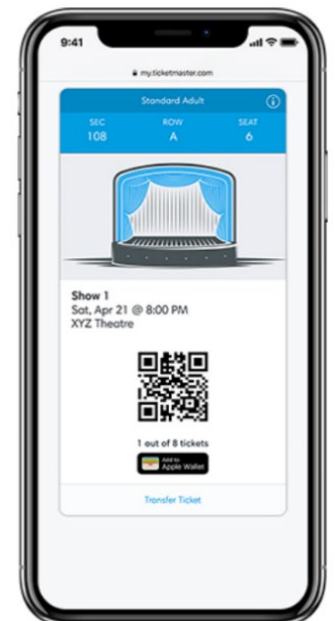

AMA Arenacross KNOW-BEFORE-YOU-GO

We would like to thank you for purchasing tickets to the AMA Arenacross Championship event at the Findlay Toyota Center on either February 2nd or 3rd, 2024. As the event approaches, we wanted to provide you with some important information regarding parking, entry, and other logistics to help you enjoy the show to the fullest.

FRIDAY:

**Box Office Opens 10:00AM | Doors Open at 6:00PM | Track Party 6-6:45PM | Racing Starts at 7:30PM
(To enter the Track Party a VIP event ticket or Track Party ticket are required.)**

SATURDAY:

Box Office Opens NOON | Doors Open at 6:00PM | Racing Starts at 7:30PM

MOBILE TICKETS:

Most tickets for this event are **MOBILE TICKETS** that were emailed or sent via text to purchasers. To expedite entry into the Findlay Toyota Center, we strongly recommend you do the following prior to arrival:

1. Add your ticket(s) to your phone's digital wallet (Apple Wallet, Samsung Pay, or Google Pay) in advance to **avoid slow or weak or cellular signals at entry**. You can access your tickets by logging into your Ticketmaster app or following the ticket link in your Ticketmaster email or text message.
2. Make sure your device is fully charged prior to arrival.
3. Complete any ticket transfers as needed.
4. Have your ticket(s) pulled up and ready when approaching the ticket scanners.
5. If you require assistance with mobile tickets, please visit the box office for support.