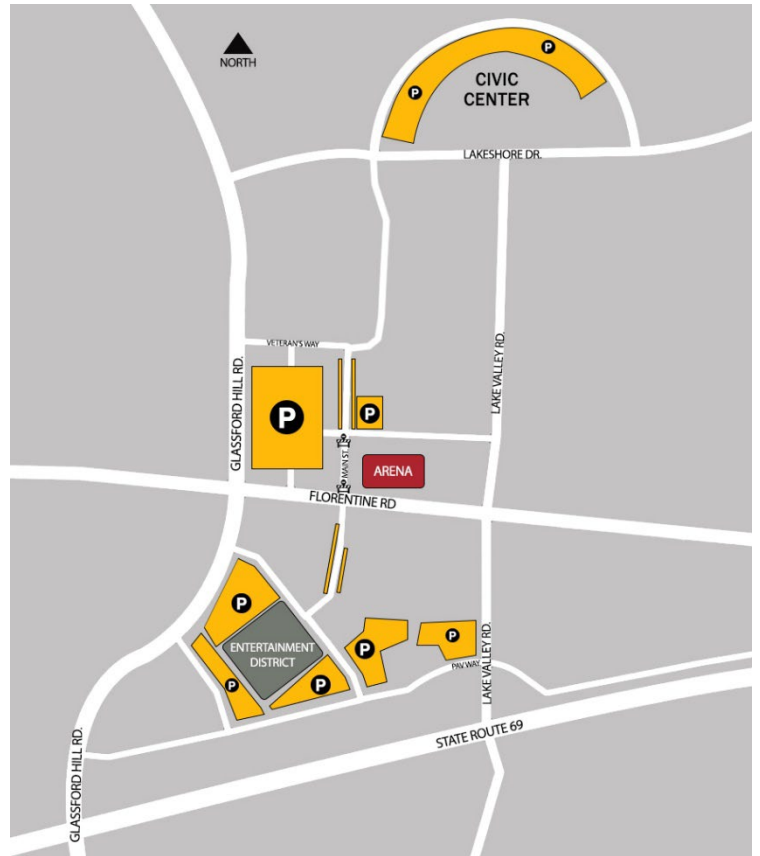

FRIDAY:

**Box Office Opens 10:00AM | Doors Open at 6:00PM | Track Party 6-6:45PM | Racing Starts at 7:30PM
(To enter the Track Party a VIP event ticket or Track Party ticket are required.)**

SATURDAY:

Box Office Opens NOON | Doors Open at 6:00PM | Racing Starts at 7:30PM

- For a complete list of prohibited items, please refer to our [Arena Policies page](#).

PARKING:

- Please rideshare if possible and arrive early to avoid delays due to road construction along Glassford Hill Road.
- Free parking is available in the Findlay Toyota Center (FTC) parking lots.
- Once those are full you can park in the Entertainment District parking lots.
- Drop-off and pick-up is available on the Northwest corner of the arena.
- Enter the arena parking lots via Florentine Road or Veterans Way as Main Street in front of the arena will be closed.

BAG POLICY / EXPRESS ENTRY

- While we do not have a clear bag requirement, small and/or clear bags are recommended for faster entry. Unless your bag is necessary, please do not bring it in.
- All bags are subject to search.
- There will be an Express Entry Line for those with no bags.
- Suite and Loge ticket holders may enter through the dedicated Express Entry Line located to the right at the main doors. The main doors are located on the corner of Florentine Rd and Main St (near the flag poles.)