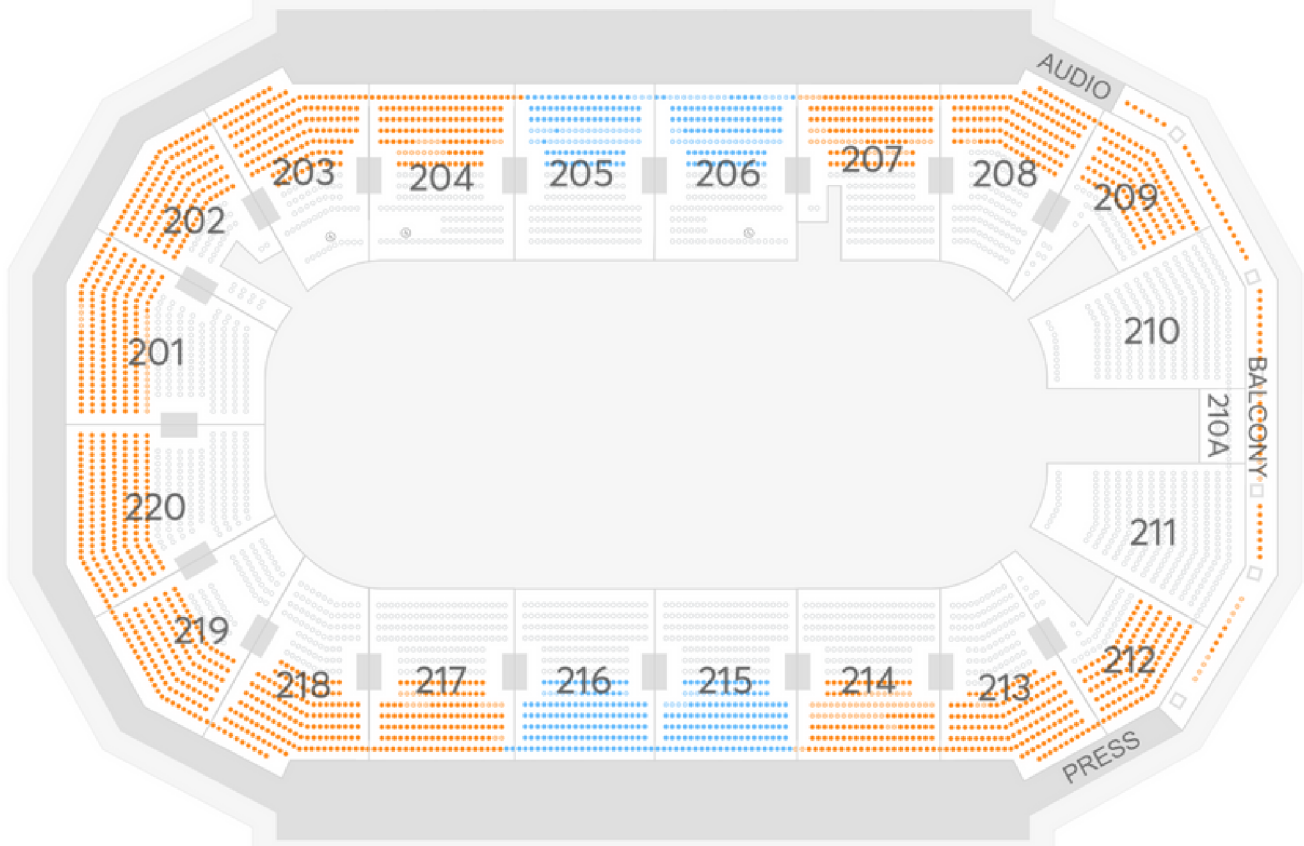

TOUGHEST MONSTER TRUCK TOUR

JANUARY 5 & 6

GROUPS OF 10+ SAVE UP TO \$5 OFF PER TICKET!

ALL GROUP TICKETS INCLUDE FREE PIT PARTY PASSES!

FRI Group Ticket Prices

P1 ● ~~\$42~~ \$37
P2 ● ~~\$37~~ \$31.75

SAT Group Ticket Prices