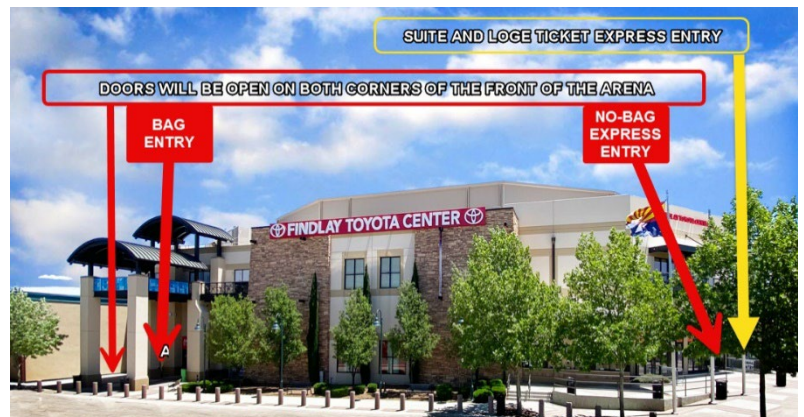

PHOTOGRAPHY/VIDEO

Mobile device photos allowed. Professional cameras and video recorders not allowed.

ENTRANCES / BAG POLICY / EXPRESS ENTRY

- **If possible do not enter with a bag.** While we do not have a clear bag or size requirement, we request that you do leave your bags at home to help the lines move more quickly. All bags are subject to search upon entry. For a complete list of prohibited items, please refer to our [Arena Policies page](#).
- **If you do not have no bag or are using a clear bag, use the express-entry lines at the main doors.**
- **The Arizona Rangers and the Findlay Toyota Staff will be on hand to direct you to where you need to go.**
- **Doors will be open on both the front corners of the arena.**
- **Suite and Loge ticket holders** may enter through the dedicated Express Entry Line located to the right at the main doors. The main doors are located on the corner of Florentine Rd and Main St (near the flag poles.)

EVENT TICKETS:

Please have your tickets ready as you approach the doors.

Expedite Entry with Mobile Tickets

If you have digital tickets, we strongly recommend following these steps before arriving at the Findlay Toyota Center: