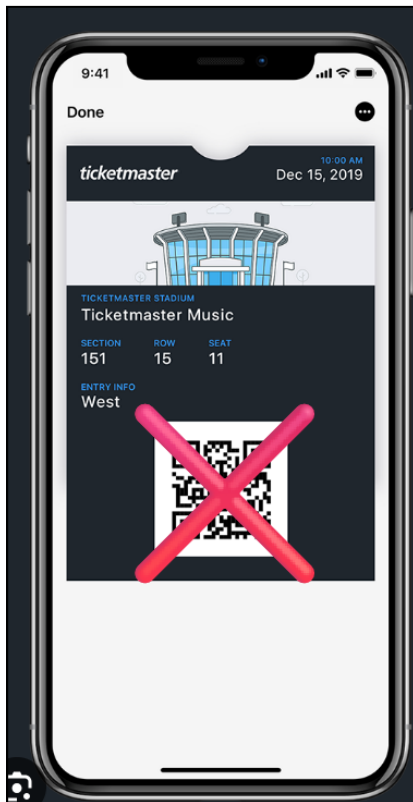

EVENT TICKETS:

Please have your tickets ready as you approach the doors.

Expedite Entry with Mobile Tickets

If you have digital tickets, we strongly recommend following these steps before arriving at the Findlay Toyota Center:

1. Add Tickets to Your Mobile Wallet

Save your ticket(s) to your phone's digital wallet (Apple Wallet, Samsung Pay, or Google Pay) ahead of time. This helps avoid issues with slow or weak cellular signals at entry and ensures quick access to your seat information. To add tickets, log into your Ticketmaster app or use the ticket link in your Ticketmaster email or text.

2. Make sure your device is fully charged prior to arrival.
3. Complete any ticket transfers before leaving home.
4. Have your ticket(s) pulled up and ready when approaching the ticket scanners.
5. If you require assistance with mobile tickets, please visit the box office for support.

Pro Tip: Ticketmaster recently updated their mobile ticket software. If it's been a while since you downloaded your ticket, it may need updating to scan properly. If your ticket shows a square QR code, it's an outdated version. Simply delete the old ticket from your mobile wallet, redownload the new version from the Ticketmaster app, and you'll be all set for entry!

TICKETMASTER RECENTLY MADE SOME UPDATES TO OUR MOBILE TICKETS

HOW TO KNOW IF YOU NEED TO UPDATE YOUR MOBILE TICKET FOR YOUR UPCOMING EVENT

If you see a **square QR Code** on your ticket in your mobile wallet then you'll need to delete the ticket from the wallet and re-add it from the ticketmaster app. The QR code needs to be updated to the newer version of the mobile ticket.

For additional help for mobile tickets visit: <https://help.ticketmaster.com/hc/en-us>

BOX OFFICE / WILL CALL:

- The Box Office / Will Call will open at NOON on event day.
- To avoid delays in picking up tickets at will call, please have your ID ready to show at the box office windows. We highly recommend picking up your tickets up before the day of the show.

CONCESSIONS PAYMENT METHODS:

- Both Cards and Cash are accepted at our concession stands
- Cash payments will help the lines move faster.