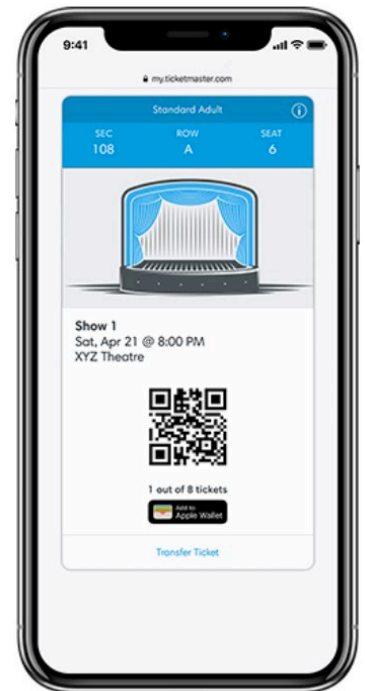

## Tracy Lawrence + Clay Walker KNOW-BEFORE-YOU-GO

Thank you for purchasing tickets to **Tracy Lawrence + Clay Walker** at the Findlay Toyota Center on **Saturday, March 18th, 2023**. We thought we would send you a few event reminders about tickets, parking, entry, etc., before the show to make your experience more enjoyable.

**Box Office Opens 4:00PM | Doors Open at 6:30PM | Show Starts at 7:30PM**  
*(Door and Show times are approximate)*

### MOBILE TICKETS:

Most tickets for this event are **MOBILE TICKETS** that were emailed or sent via text to purchasers. To expedite entry into the Findlay Toyota Center we strongly recommend you do the following prior to arrival:

1. Add your ticket(s) to your phone's digital wallet (Apple Wallet, Samsung Pay, or Google Pay) in advance to **avoid slow or weak WiFi or cellular signals at entry**. You can access your tickets by logging into Account Manager.
2. Make sure you have battery charge in your device prior to heading to the arena.
3. If you are attending with guests, **transfer (forward) each person their ticket in advance**.
4. Have your ticket(s) pulled up and ready when approaching the ticket scanners.
5. If you need help with mobile tickets, please visit the box office for assistance.