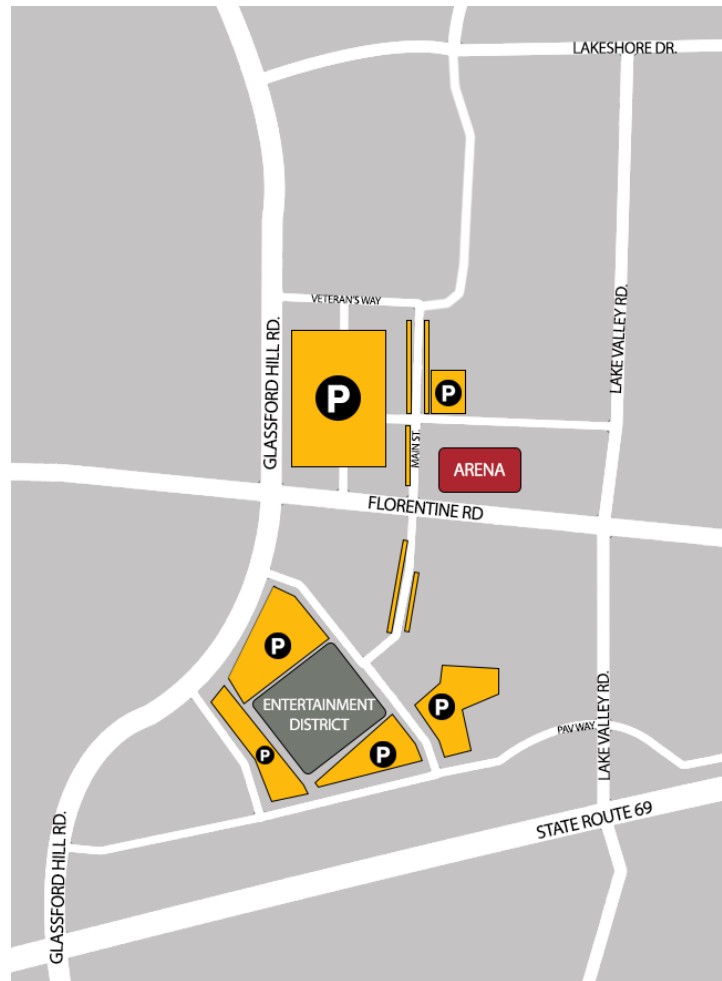

### MOBILE TICKETS:

Most tickets for this event are **MOBILE TICKETS** that were emailed or sent via text to purchasers. To expedite entry into the Findlay Toyota Center we strongly recommend you do the following prior to arrival:

1. Add your ticket(s) to your phone's digital wallet (Apple Wallet, Samsung Pay, or Google Pay) in advance to **avoid slow or weak WiFi or cellular signals at entry**. You can access your tickets by logging into Account Manager.
2. Make sure you have battery charge in your device prior to heading to the arena.
3. If you are attending with guests, **transfer (forward) each person their ticket in advance**.
4. Have your ticket(s) pulled up and ready when approaching the ticket scanners.
5. If you need help with mobile tickets, please visit the box office for assistance.

### PARKING:

- Please carpool and show up early to the show to avoid delays.
- Parking is available in the Findlay Toyota Center parking lots for free.
- Once the FTC lots are full you can park in the Entertainment District parking lots
- Drop-off / Pick-up is available on the Northwest corner of the arena
- Main Street in front of the arena will be closed. Please enter the arena parking lots via Florentine or Veterans Way

### PLEASE BRING CASH:

- Both Cards and Cash are accepted but concession lines will move much faster with cash payments.